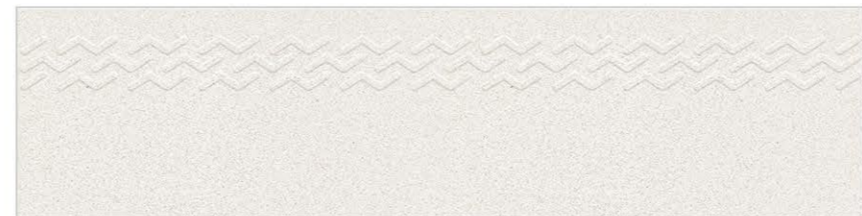

MATT

DURO SOLID GREY (L)

MATT

DURO OLIVE (L)

MATT

BEIGE MATT (L) RISER 200x1200 MM

BEIGE MATT (L) STEP 300x1200 MM

SLATE MATT (L) RISER 200x1200 MM