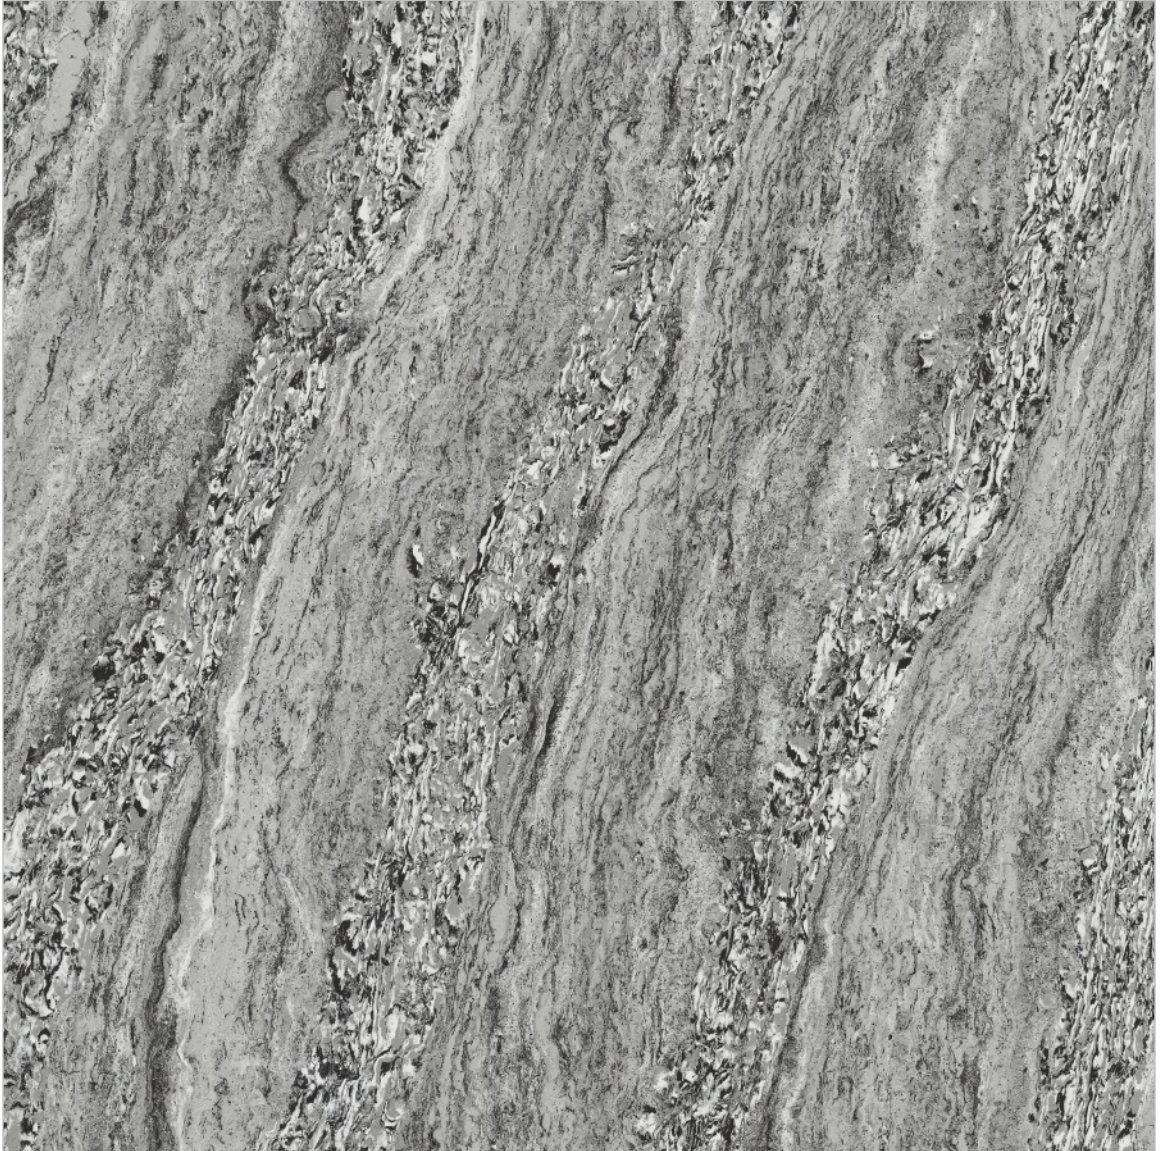

**AMAZONE GOLD (L)**

**RANDOM**

**LIGHT SERIES**

**DOUBLE** | **600x**  
**charged** | **600mm**

**AMAZONE LEMON (L)**

**RANDOM**

**DARK SERIES**

**DOUBLE** | **600x**  
**charged** | **600mm**