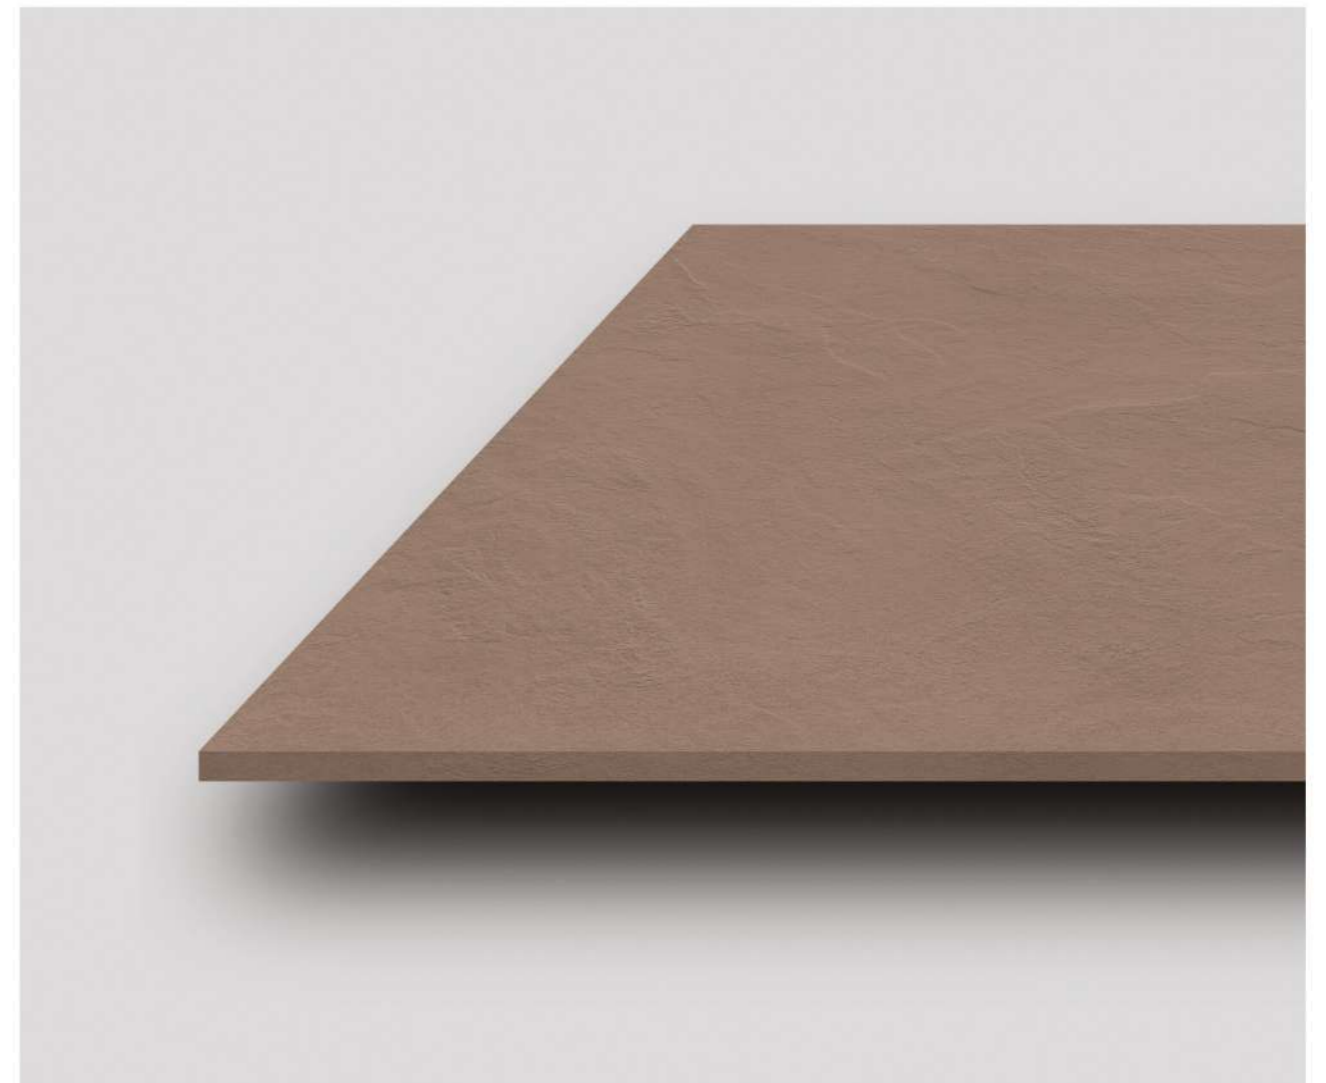

COFFEE
WAVE

WAVE
COLLECTION

Size:-
600x
1200mm

Finish:-
Wave
Punch

Thickness:-
9mm

Typology:-
Fullbody
Tiles

COFFEE
WAVE

Wall
Application