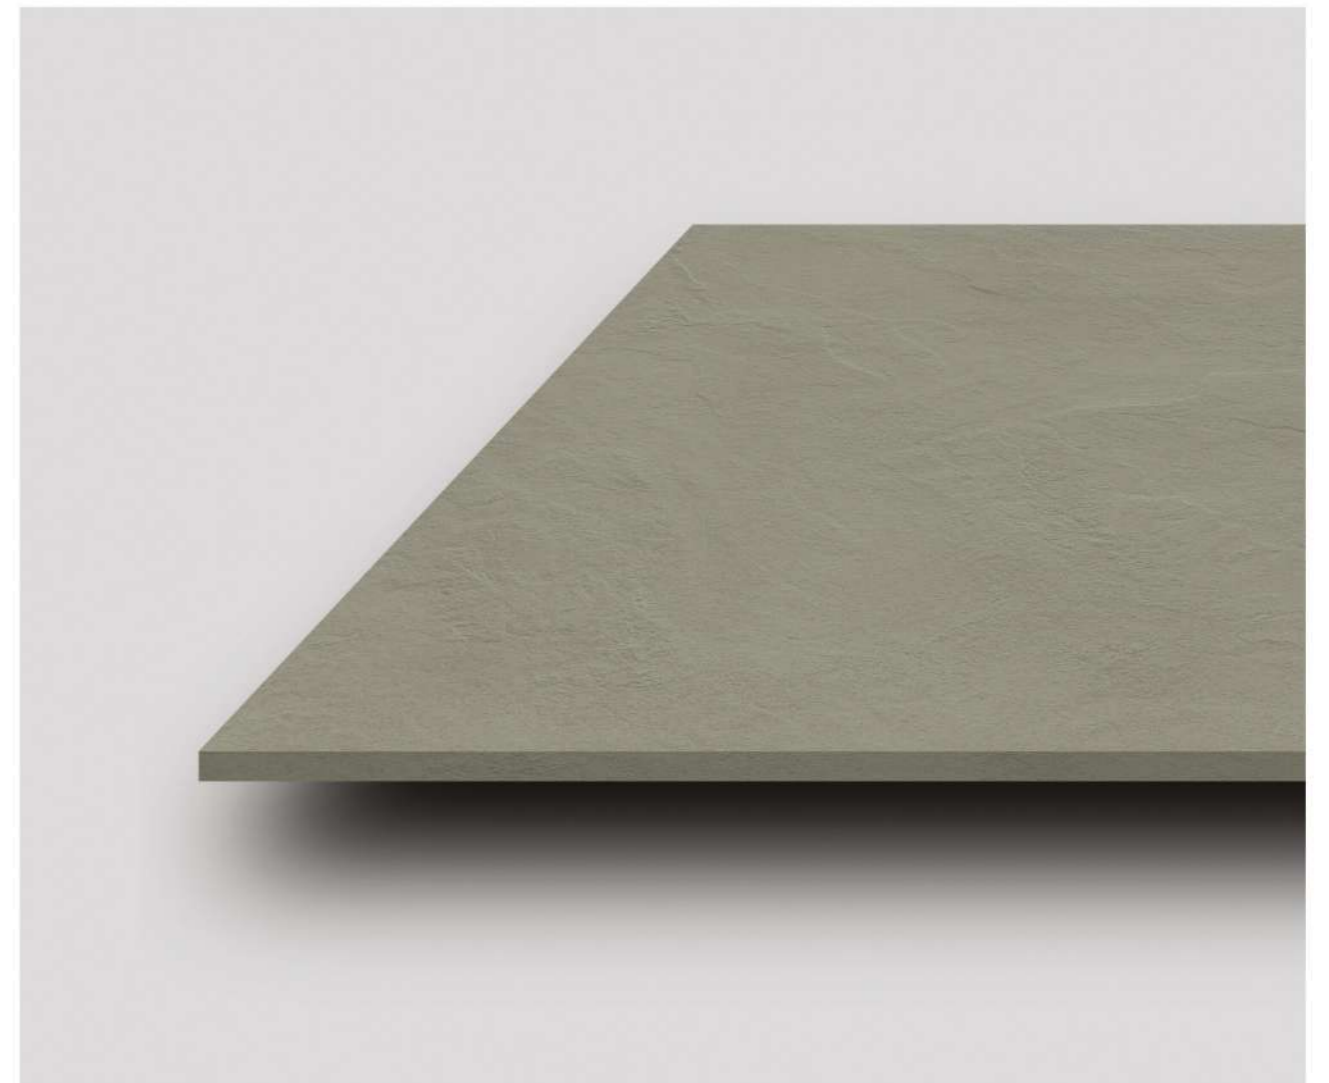

WAVE
COLLECTION

Size:-
600x
1200mm

Finish:-
Wave
Punch

Thickness:-
9mm

Typology:-
Fullbody
Tiles

OLIVE
WAVE

Wall
Application

Floor
Application

Outdoor
Application

Indoor
Application