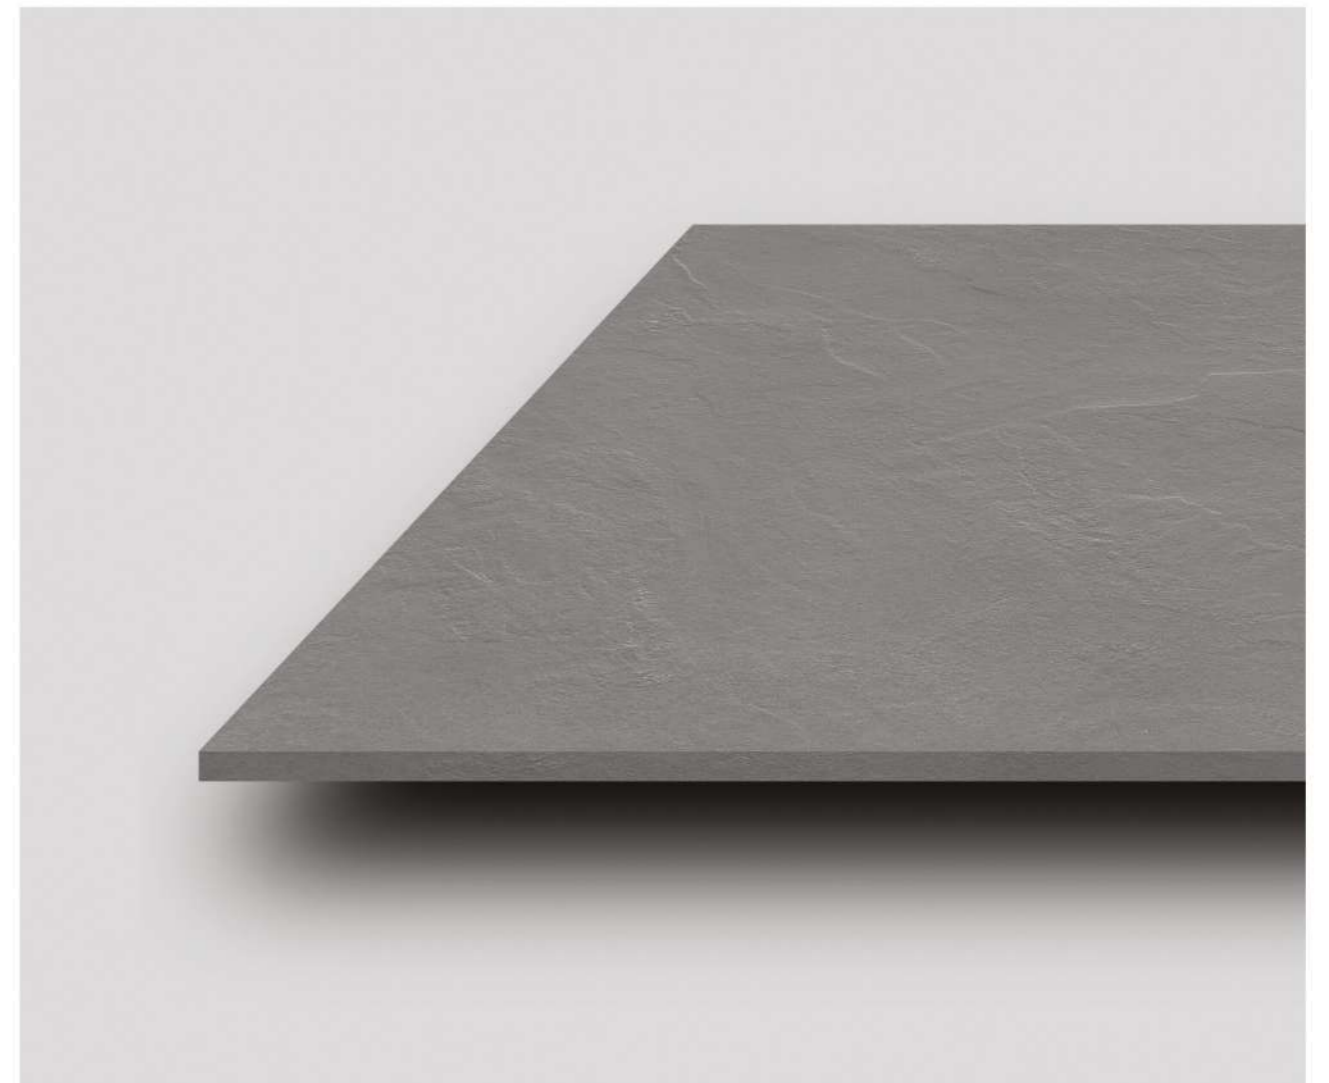

WAVE
COLLECTION

Size:-
600x
1200mm

Finish:-
Wave
Punch

Thickness:-
9mm

Typology:-
Fullbody
Tiles

GREY
WAVE

Wall
Application

Floor
Application

Outdoor
Application

Indoor
Application