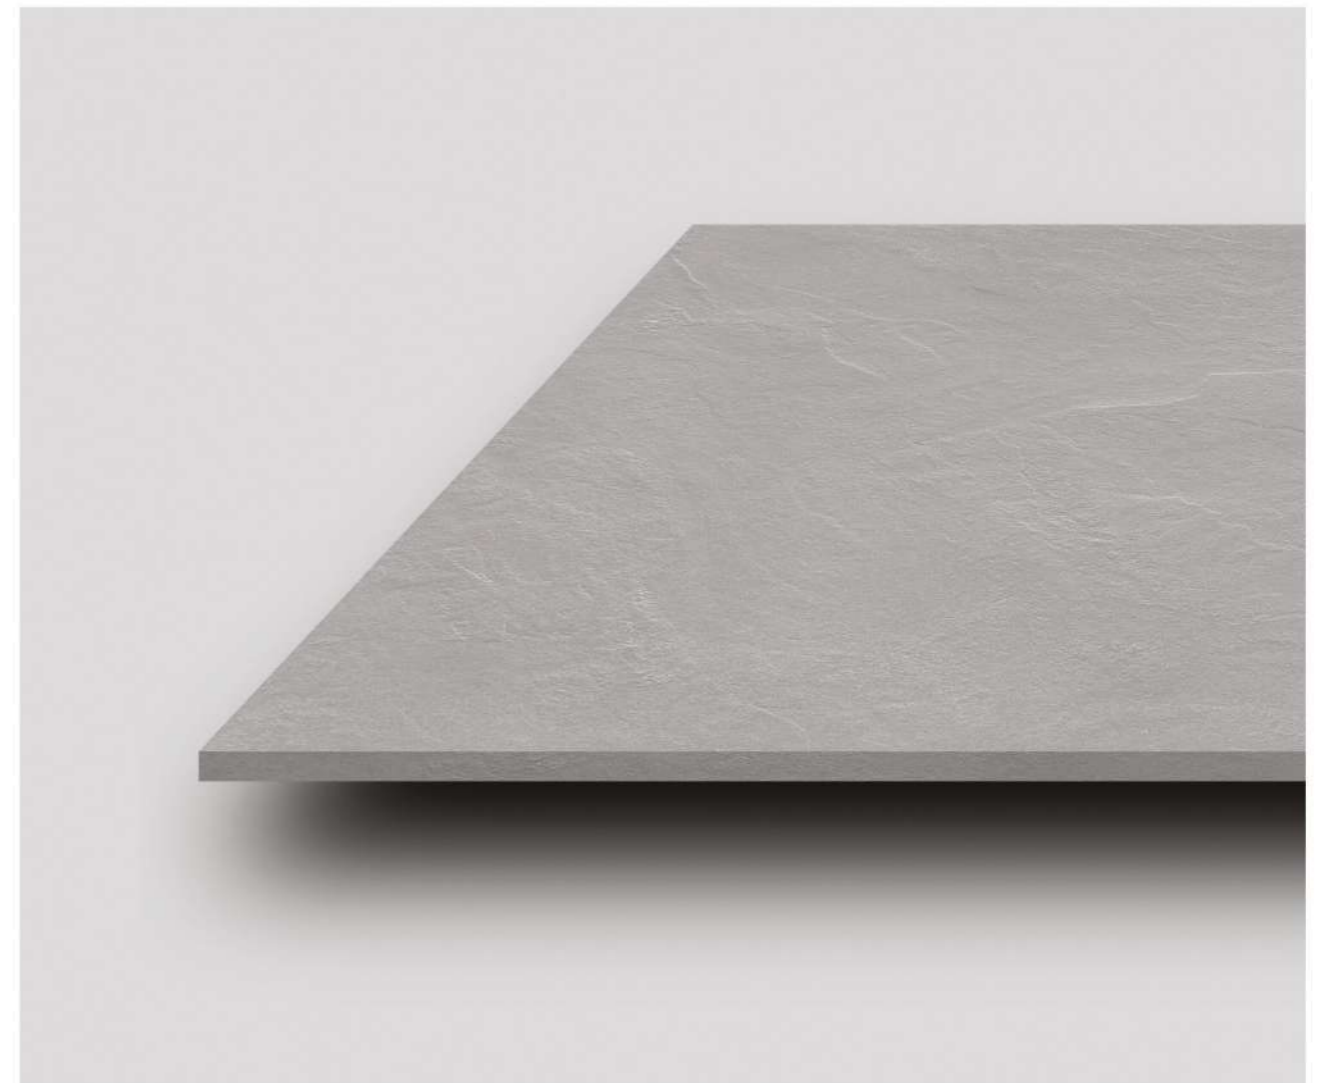

WAVE
COLLECTION

Size:-
600x
1200mm

Finish:-
Wave
Punch

Thickness:-
9mm

Typology:-
Fullbody
Tiles

**SILVER
WAVE**