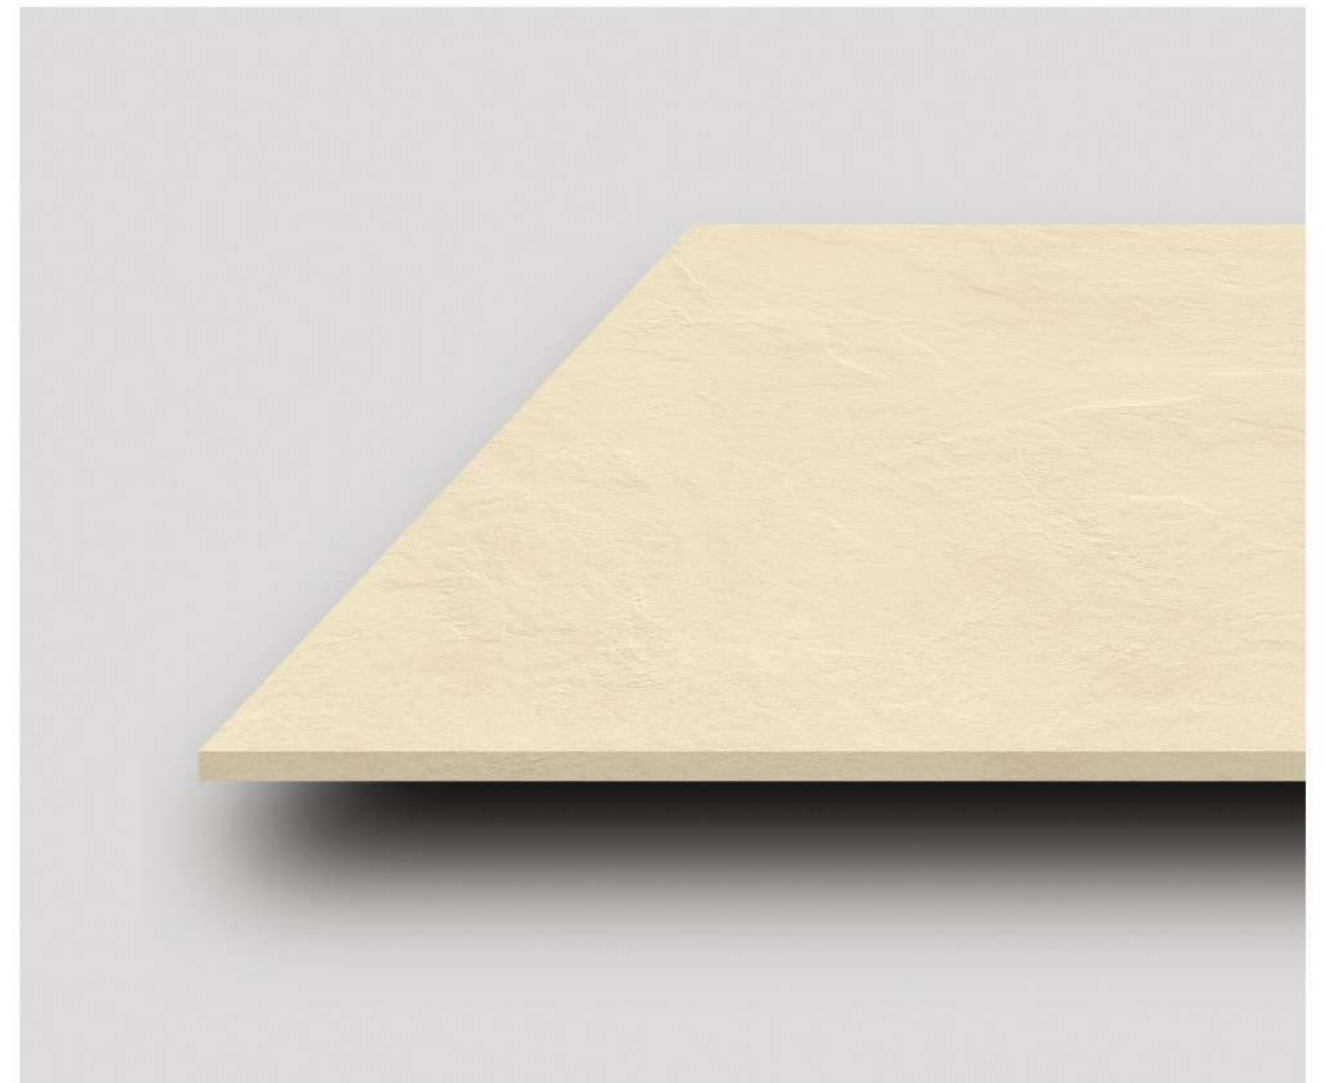

WAVE
COLLECTION

Size:-
600x
1200mm

Finish:-
Wave
Punch

Thickness:-
9mm

Typology:-
Fullbody
Tiles

BIEGE
WAVE